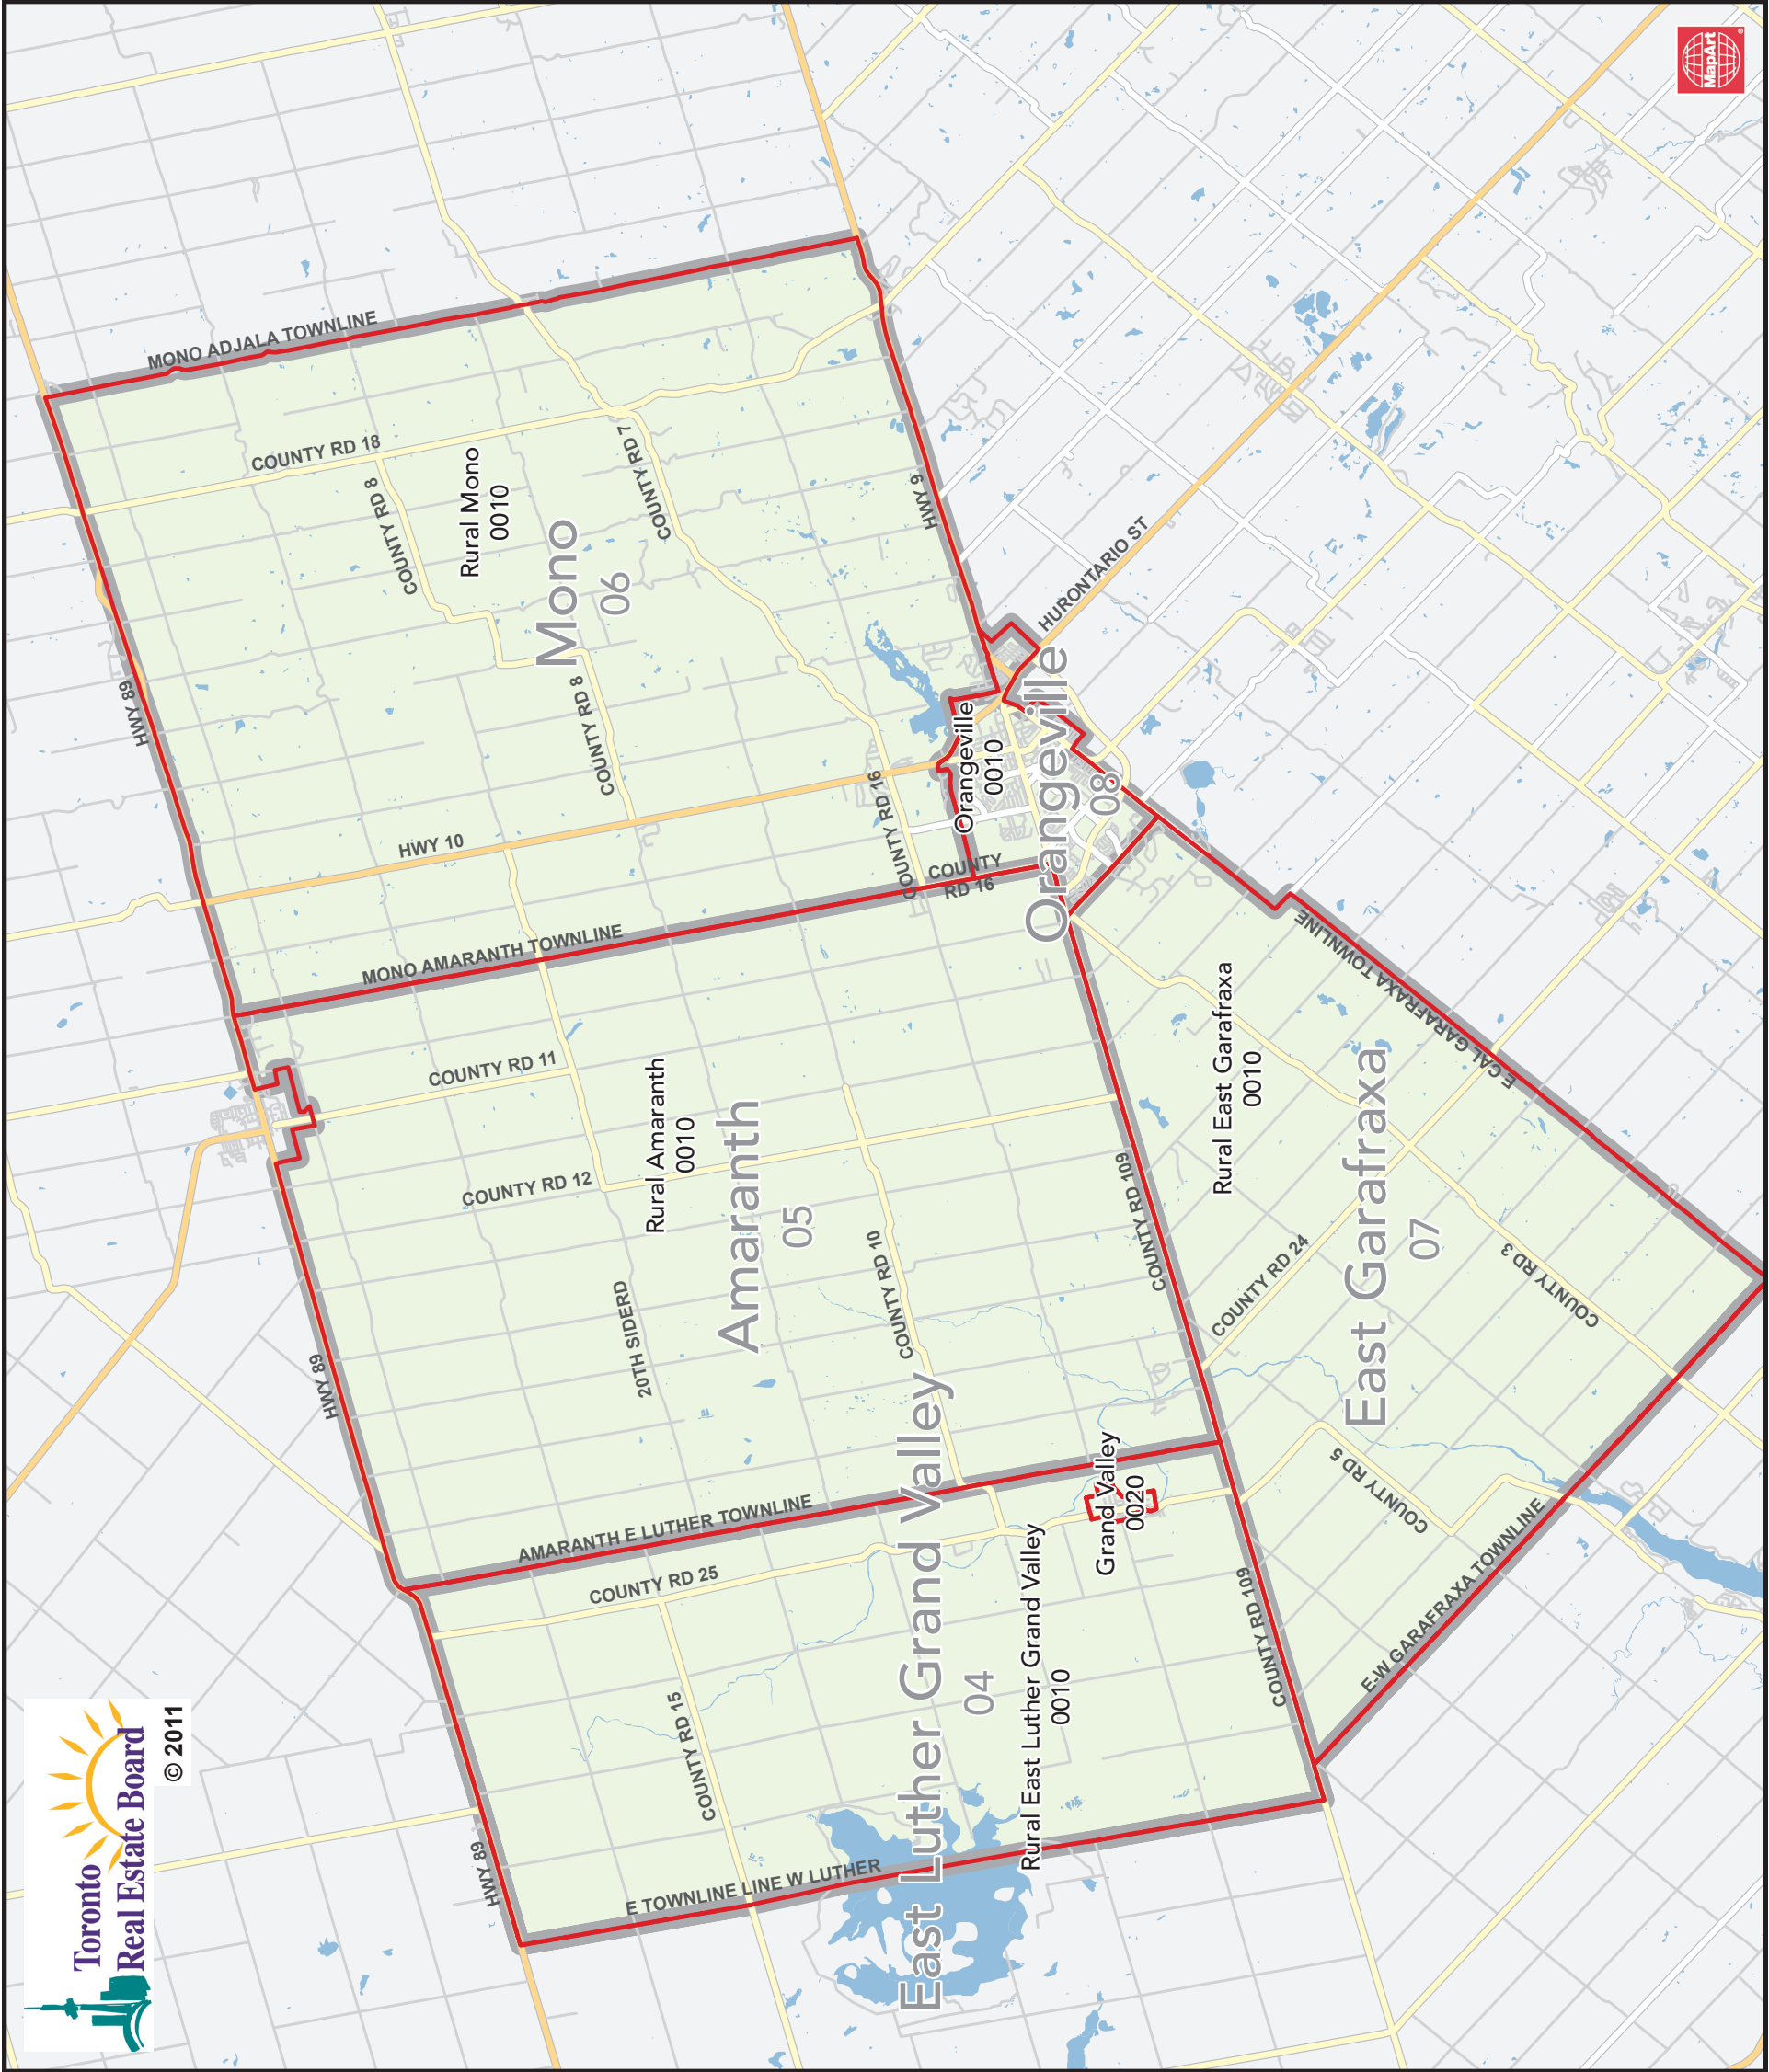

**Dufferin (03) -
Amaranth (05) / East Garafraxa (07)
East Luther Grand Valley (04)
Mono (06) / Orangeville (08)**

Numerical Community Listing

- Amaranth (05)
0010 Rural Amaranth
- East Garafraxa (07)
0010 Rural East Garafraxa
- East Luther Grand Valley (04)
0010 Rural East Luther Grand Valley
0020 Grand Valley
- Mono (06)
0010 Rural Mono
- Orangeville (08)
0010 Orangeville

Alphabetical Community Listing

- Amaranth (05)
0010 Rural Amaranth
- East Garafraxa (07)
0010 Rural East Garafraxa
- East Luther Grand Valley (04)
0020 Grand Valley
0010 Rural East Luther Grand Valley
- Mono (06)
0010 Rural Mono
- Orangeville (08)
0010 Orangeville

Understanding the Community numerical reference code:

Dufferin (03) - Melancthon (01) / Mulmur (03) Shelburne (02)

Numerical Community Listing

- Melancthon (01)
0010 Rural Melancthon
- Mulmur (03)
0010 Rural Mulmur
- Shelburne (02)
0010 Shelburne

Alphabetical Community Listing

- Melancthon (01)
0010 Rural Melancthon
- Mulmur (03)
0010 Rural Mulmur
- Shelburne (02)
0010 Shelburne

Understanding the Community numerical reference code:

Example: